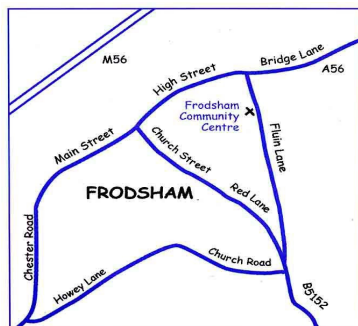

Frodsham Community Centre is a venue in Frodsham, centrally located with a large car park, ideal for business and club meetings as well as private or group functions.

Frodsham Community Centre, situated on Fluin Lane, has a number of rooms seating 20 – 250 people, kitchen facilities, stage and is a licensed premises. The Centre also has access to a large field suitable for sports or display activities and events.

Your Venue for Your Event, Frodsham Community Centre, is available to hire for Wedding Receptions, Private Dances and Family Parties.

Please contact the Booking Manager, Sarah Coleman, for any further details. Telephone 01928 732222 Monday to Friday 1.00pm to 3.00pm or email info@frodcomm.org.uk

FCA is a voluntary, charitable organisation supporting and maintaining Frodsham Community Centre through letting income and a number of events and activities such as Quiz Nights, Gin Night, Downhill Run, Panto week, occasional dances and other functions. If you would like to help with these events, or suggest other ways to raise funds please contact us on 01928 732222 or email events@frodcomm.org.uk

You can also support FCA and the Community Centre by becoming an **FCA Member** for only £5.00 or joining the **200 Club** for £5.00 a month with cash prizes of £15 to £1,000 in the monthly, quarterly, and annual draws.

Please ask at the Community Centre for details or contact: info@frodcomm.org.uk